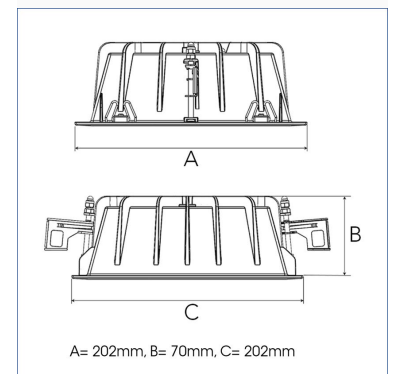

FIX 4000, 930 (BBBL), MEDIUM W/ GLASS, GREY

- ✓ Modern, minimalistisch und sauber wirkende Decke
- ✓ Verfügbar in verschiedenen Lumenpaketen
- ✓ Werkzeuglose Montage
- ✓ Erhältlich in Weiß, Schwarz und Grau

TECHNICAL SPECIFICATION

| | |
|---------------------------|-----------------------|
| Product Code | 306-03091120062 |
| Colour | Grey |
| Control | On/off |
| CRI light colour | 930 (BBBL) |
| Delivered lumen output lm | 3766 |
| Driver | Stand alone, included |
| EEL | E |
| Light distribution | Medium |
| Lightsource | LED COB |
| Mains input voltage | 220-240 V |
| Measurements A | 202 |
| Measurements B | 70 |
| Measurements C | 202 |
| Mounting | Recessed |
| Position | Fixed |
| Lifetime | L80 B10, 50.000h |
| Protection | IP 20, class III |
| Sawing instructions x | 177 |
| Sawing instructions y | 191 |
| Start Time | Instant |
| System power W | 30,1 |
| Unit | mm |
| Weight | 0,8 |

| Spot | Medium | | Flood | | Wide Flood | |
|------|--------|------|-------|------|------------|------|
| | m | ø | m | ø | m | ø |
| 1.0 | 0.25 | 0.48 | 0.69 | 1.07 | 1.07 | 1.07 |
| 2.0 | 0.49 | 0.95 | 1.39 | 2.14 | 2.14 | 2.14 |
| 3.0 | 0.74 | 1.43 | 2.08 | 3.22 | 3.22 | 3.22 |

177 x 191mm