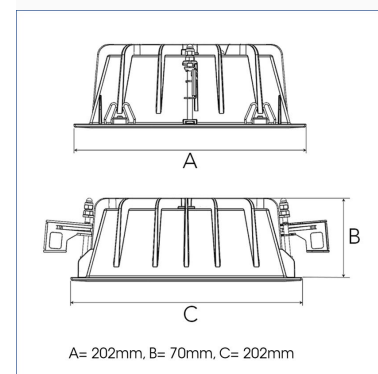

FIX 4000, 930 (BBBL), MEDIUM W/ GLASS, BLACK

ITAB

- ✓ Modern, minimalistisch und sauber wirkende Decke
- ✓ Verfügbar in verschiedenen Lumenpaketen
- ✓ Werkzeuglose Montage
- ✓ Erhältlich in Weiß, Schwarz und Grau

TECHNICAL SPECIFICATION

Product Code	306-02091120062
Colour	Black
Control	On/off
CRI light colour	930 (BBBL)
Delivered lumen output lm	3766
Driver	Stand alone, included
EEL	E
Light distribution	Medium
Lightsource	LED COB
Mains input voltage	220-240 V
Measurements A	202
Measurements B	70
Measurements C	202
Mounting	Recessed
Position	Fixed
Lifetime	L80 B10, 50.000h
Protection	IP 20, class III
Sawing instructions x	177
Sawing instructions y	191
Start Time	Instant
System power W	30,1
Unit	mm
Weight	0,8

Spot	Medium		Flood		Wide Flood	
	m	ø	m	ø	m	ø
1.0	0.25	0.48	0.69	1.07	2.14	3.22
2.0	0.49	0.95	1.39	2.14	4.28	6.44
3.0	0.74	1.43	2.08	3.22	6.44	9.66

177 x 191mm