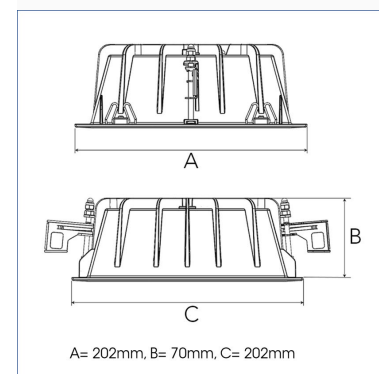

FIX 4000, 930 (BBBL), MEDIUM W/ GLASS, WHITE

ITAB

- ✓ Modern, minimalistisch und sauber wirkende Decke
- ✓ Verfügbar in verschiedenen Lumenpaketen
- ✓ Werkzeuglose Montage
- ✓ Erhältlich in Weiß, Schwarz und Grau

TECHNICAL SPECIFICATION

Product Code	306-01091120062
Colour	White
Control	On/off
CRI light colour	930 (BBBL)
Delivered lumen output lm	3766
Driver	Stand alone, included
EEL	E
Light distribution	Medium
Lightsource	LED COB
Mains input voltage	220-240 V
Measurements A	202
Measurements B	70
Measurements C	202
Mounting	Recessed
Position	Fixed
Lifetime	L80 B10, 50.000h
Protection	IP 20, class III
Sawing instructions x	177
Sawing instructions y	191
Start Time	Instant
System power W	30,1
Unit	mm
Weight	0,8

Spot	Medium		Flood		Wide Flood	
	m	ø	m	ø	m	ø
1.0	0.25	0.48	0.69	1.07	1.07	1.07
2.0	0.49	0.95	1.39	2.14	2.14	2.14
3.0	0.74	1.43	2.08	3.22	3.22	3.22

177 x 191mm