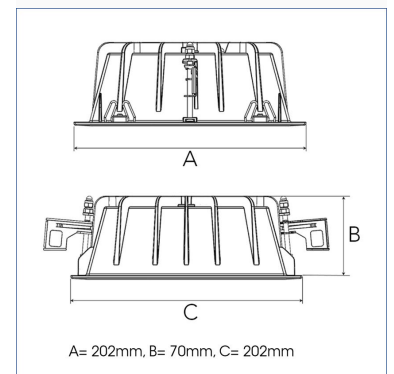

FIX I 3000, 930 (BBBL), MEDIUM W/ GLASS, GREY

ITAB

- ✓ Modern, minimalistisch und sauber wirkende Decke
- ✓ Verfügbar in verschiedenen Lumenpaketen
- ✓ Werkzeuglose Montage
- ✓ Erhältlich in Weiß, Schwarz und Grau

TECHNICAL SPECIFICATION

Product Code	306-03071120062
Colour	Grey
Control	On/off
CRI light colour	930 (BBBL)
Delivered lumen output lm	2700
Driver	Stand alone, included
EEL	E
Light distribution	Medium
Lightsource	LED COB
Mains input voltage	220-240V
Measurements A	202
Measurements B	70
Measurements C	202
Mounting	Recessed
Position	Fixed
Lifetime	L80 B10 50.000h
Protection	IP 20, class III
Sawing instructions unit	mm
Sawing instructions x	191
Sawing instructions y	177
Start Time	Instant
System power W	21,6
Unit	mm
Weight	0,8

Spot	Medium		Flood		Wide Flood	
	m	ø	m	ø	m	ø
1.0	0.25	0.48	0.69	1.07	1.07	2.14
2.0	0.49	0.95	1.39	2.14	2.14	3.22
3.0	0.74	1.43	2.08	3.22	3.22	

177 x 191mm