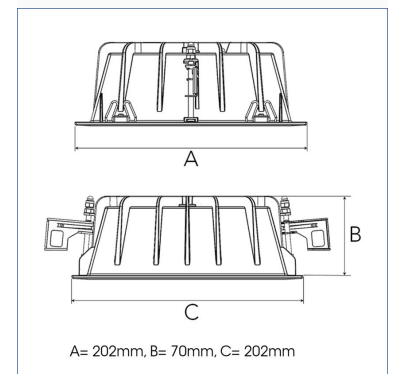

## TECHNICAL SPECIFICATION

Product Code	306-02071120062
Colour	Black
Control	On/off
CRI light colour	930 (BBBL)
Delivered lumen output lm	2841
Driver	Stand alone, included
EEL	E
Light distribution	Medium
Lightsource	LED COB
Mains input voltage	220-240 V
Measurements A	202
Measurements B	70
Measurements C	202
Mounting	Recessed
Position	Fixed
Lifetime	L80 B10, 50.000h
Protection	IP 20, class III
Sawing instructions x	177
Sawing instructions y	191
Start Time	Instant
System power W	21,6
Unit	mm
Weight	0,8

Spot	Medium		Flood		Wide Flood	
	m	ø	m	ø	m	ø
1.0	0.25	0.48	0.69	1.07	1.07	2.14
2.0	0.49	0.95	1.39	2.14	2.14	3.22
3.0	0.74	1.43	2.08	3.22	3.22	

177 x 191mm