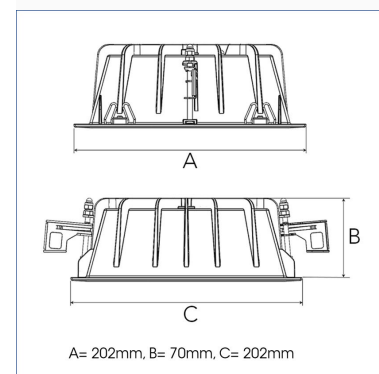

FIX I 3000, 930 (BBBL), MEDIUM W/ GLASS, WHITE

ITAB

- ✓ Modern, minimalistisch und sauber wirkende Decke
- ✓ Verfügbar in verschiedenen Lumenpaketen
- ✓ Werkzeuglose Montage
- ✓ Erhältlich in Weiß, Schwarz und Grau

TECHNICAL SPECIFICATION

Product Code	306-01071120062
Colour	White
Control	On/off
CRI light colour	930 (BBBL)
Delivered lumen output lm	2700
Driver	Stand alone, included
EEL	E
Light distribution	Medium
Lightsource	LED COB
Mains input voltage	220-240V
Measurements A	202
Measurements B	70
Measurements C	202
Mounting	Recessed
Position	Fixed
Lifetime	L80 B10 50.000h
Protection	IP 20, class III
Sawing instructions unit	mm
Sawing instructions x	191
Sawing instructions y	177
Start Time	Instant
System power W	21,6
Unit	mm
Weight	0,8

Spot	Medium		Flood		Wide Flood	
	m	ø	m	ø	m	ø
1.0	0.25	0.48	0.69	1.07	1.07	2.14
2.0	0.49	0.95	1.39	2.14	2.14	3.22
3.0	0.74	1.43	2.08	3.22	3.22	

177 x 191mm