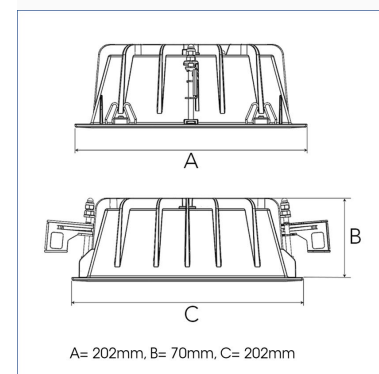

FIX 5000, 930 (BBBL), FLOOD, GREY

ITAB

- ✓ Modern, minimalistisch und sauber wirkende Decke
- ✓ Verfügbar in verschiedenen Lumenpaketen
- ✓ Werkzeuglose Montage
- ✓ Erhältlich in Weiß, Schwarz und Grau

TECHNICAL SPECIFICATION

Product Code	306-03101030062
Colour	Grey
Control	On/off
CRI light colour	930 (BBBL)
Delivered lumen output lm	4584
Driver	Stand alone, included
EEL	E
Light distribution	Flood
Lightsource	LED COB
Mains input voltage	220-240 V
Measurements A	202
Measurements B	70
Measurements C	202
Mounting	Recessed
Position	Fixed
Lifetime	L80 B10, 50.000h
Protection	IP 20, class III
Sawing instructions x	177
Sawing instructions y	191
Start Time	Instant
System power W	37,9
Unit	mm
Weight	0,8

Spot	Medium		Flood		Wide Flood	
	m	ø	m	ø	m	ø
1.0	0.25	0.48	0.69	1.07	2.14	3.22
2.0	0.49	0.95	1.39	2.14	4.28	6.44
3.0	0.74	1.43	2.08	3.22	6.44	9.66

177 x 191mm