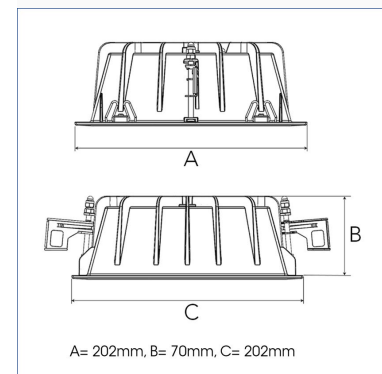

FIX 5000, 930 (BBBL), FLOOD, BLACK

- ✓ Modern, minimalistisch und sauber wirkende Decke
- ✓ Verfügbar in verschiedenen Lumenpaketen
- ✓ Werkzeuglose Montage
- ✓ Erhältlich in Weiß, Schwarz und Grau

TECHNICAL SPECIFICATION

Product Code	306-02101030062
Colour	Black
Control	On/off
CRI light colour	930 (BBBL)
Delivered lumen output lm	4584
Driver	Stand alone, included
EEL	E
Light distribution	Flood
Lightsource	LED COB
Mains input voltage	220-240 V
Measurements A	202
Measurements B	70
Measurements C	202
Mounting	Recessed
Position	Fixed
Lifetime	L80 B10, 50.000h
Protection	IP 20, class III
Sawing instructions x	177
Sawing instructions y	191
Start Time	Instant
System power W	37,9
Unit	mm
Weight	0,8

Spot	Medium		Flood		Wide Flood		
	14°	27°	38°	56°			
m	o	m	o	m	o	m	o
1.0	0.25	1.0	0.48	1.0	0.69	1.0	1.07
2.0	0.49	2.0	0.95	2.0	1.39	2.0	2.14
3.0	0.74	3.0	1.43	3.0	2.08	3.0	3.22

177 x 191mm