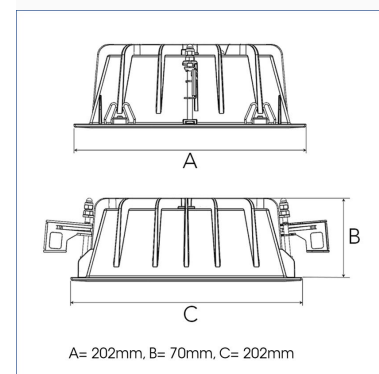

# FIX 5000, 930 (BBBL), FLOOD, WHITE

- ✓ Modern, minimalistisch und sauber wirkende Decke
- ✓ Verfügbar in verschiedenen Lumenpaketen
- ✓ Werkzeuglose Montage
- ✓ Erhältlich in Weiß, Schwarz und Grau

## TECHNICAL SPECIFICATION

|                           |                       |
|---------------------------|-----------------------|
| Product Code              | 306-01101030062       |
| Colour                    | White                 |
| Control                   | On/off                |
| CRI light colour          | 930 (BBBL)            |
| Delivered lumen output lm | 4584                  |
| Driver                    | Stand alone, included |
| EEL                       | E                     |
| Light distribution        | Flood                 |
| Lightsource               | LED COB               |
| Mains input voltage       | 220-240 V             |
| Measurements A            | 202                   |
| Measurements B            | 70                    |
| Measurements C            | 202                   |
| Mounting                  | Recessed              |
| Position                  | Fixed                 |
| Lifetime                  | L80 B10, 50.000h      |
| Protection                | IP 20, class III      |
| Sawing instructions x     | 177                   |
| Sawing instructions y     | 191                   |
| Start Time                | Instant               |
| System power W            | 37,9                  |
| Unit                      | mm                    |
| Weight                    | 0,8                   |

177 x 191mm