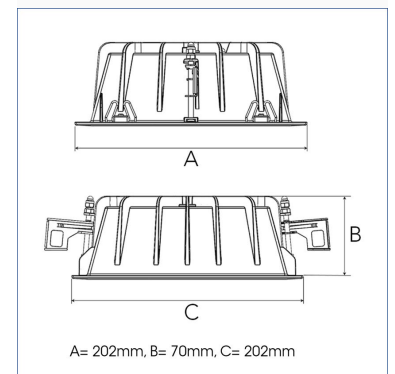

# FIX 4000, 930 (BBBL), FLOOD W/ GLASS, GREY

ITAB

- ✓ Modern, minimalistisch und sauber wirkende Decke
- ✓ Verfügbar in verschiedenen Lumenpaketen
- ✓ Werkzeuglose Montage
- ✓ Erhältlich in Weiß, Schwarz und Grau

## TECHNICAL SPECIFICATION

|                           |                       |
|---------------------------|-----------------------|
| Product Code              | 306-03091130062       |
| Colour                    | Grey                  |
| Control                   | On/off                |
| CRI light colour          | 930 (BBBL)            |
| Delivered lumen output lm | 3766                  |
| Driver                    | Stand alone, included |
| EEL                       | E                     |
| Light distribution        | Flood                 |
| Lightsource               | LED COB               |
| Mains input voltage       | 220-240 V             |
| Measurements A            | 202                   |
| Measurements B            | 70                    |
| Measurements C            | 202                   |
| Mounting                  | Recessed              |
| Position                  | Fixed                 |
| Lifetime                  | L80 B10, 50.000h      |
| Protection                | IP 20, class III      |
| Sawing instructions x     | 177                   |
| Sawing instructions y     | 191                   |
| Start Time                | Instant               |
| System power W            | 30,1                  |
| Unit                      | mm                    |
| Weight                    | 0,8                   |

177 x 191mm