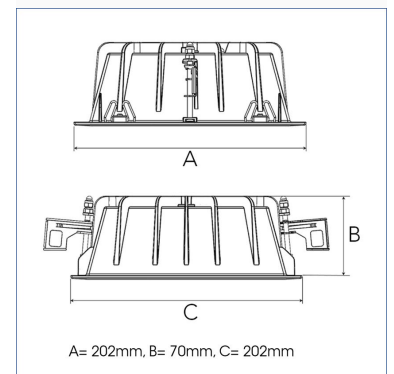

FIX I 3000, 930 (BBBL), FLOOD W/ GLASS, GREY

- ✓ Modern, minimalistisch und sauber wirkende Decke
- ✓ Verfügbar in verschiedenen Lumenpaketen
- ✓ Werkzeuglose Montage
- ✓ Erhältlich in Weiß, Schwarz und Grau

TECHNICAL SPECIFICATION

Product Code	306-03071130062
Colour	Grey
Control	On/off
CRI light colour	930 (BBBL)
Delivered lumen output lm	2700
Driver	Stand alone, included
EEL	E
Light distribution	Flood
Lightsource	LED COB
Mains input voltage	220-240V
Measurements A	202
Measurements B	70
Measurements C	202
Mounting	Recessed
Position	Fixed
Lifetime	L80 B10 50.000h
Protection	IP 20, class III
Sawing instructions unit	mm
Sawing instructions x	191
Sawing instructions y	177
Start Time	Instant
System power W	21,6
Unit	mm
Weight	0,8

Spot	Medium		Flood		Wide Flood	
	m	ø	m	ø	m	ø
1.0	0.25	0.48	0.69	1.07	1.07	2.14
2.0	0.49	0.95	1.39	2.14	2.14	4.28
3.0	0.74	1.43	2.08	3.22	3.22	6.44

177 x 191mm