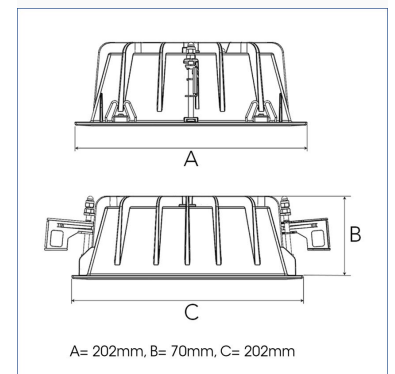

## TECHNICAL SPECIFICATION

Product Code	306-02071130062
Colour	Black
Control	On/off
CRI light colour	930 (BBBL)
Delivered lumen output lm	2841
Driver	Stand alone, included
EEL	E
Light distribution	Flood
Lightsource	LED COB
Mains input voltage	220-240 V
Measurements A	202
Measurements B	70
Measurements C	202
Mounting	Recessed
Position	Fixed
Lifetime	L80 B10, 50.000h
Protection	IP 20, class III
Sawing instructions x	177
Sawing instructions y	191
Start Time	Instant
System power W	21,6
Unit	mm
Weight	0,8

Spot	Medium		Flood		Wide Flood	
	m	°	m	°	m	°
1.0	0.25	14°	0.48	27°	0.69	38°
2.0	0.49	20°	0.95	30°	1.39	56°
3.0	0.74	30°	1.43	30°	2.08	3.0
						3.22

177 x 191mm