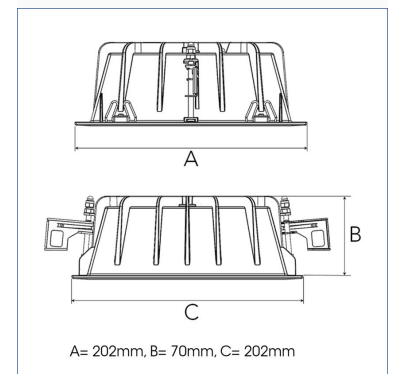

# FIX I 3000, 930 (BBBL), FLOOD W/ GLASS, WHITE

ITAB

- ✓ Modern, minimalistisch und sauber wirkende Decke
- ✓ Verfügbar in verschiedenen Lumenpaketen
- ✓ Werkzeuglose Montage
- ✓ Erhältlich in Weiß, Schwarz und Grau

## TECHNICAL SPECIFICATION

Product Code	306-01071130062
Colour	White
Control	On/off
CRI light colour	930 (BBBL)
Delivered lumen output lm	2700
Driver	Stand alone, included
EEL	E
Light distribution	Flood
Lightsource	LED COB
Mains input voltage	220-240V
Measurements A	202
Measurements B	70
Measurements C	202
Mounting	Recessed
Position	Fixed
Lifetime	L80 B10 50.000h
Protection	IP 20, class III
Sawing instructions unit	mm
Sawing instructions x	191
Sawing instructions y	177
Start Time	Instant
System power W	21,6
Unit	mm
Weight	0,8

Spot	Medium		Flood		Wide Flood	
	m	°	m	°	m	°
1.0	0.25	14°	0.48	27°	0.69	38°
2.0	0.49		0.95		1.39	
3.0	0.74		1.43		2.08	
1.0					1.07	56°
2.0					2.14	
3.0					3.22	

177 x 191mm