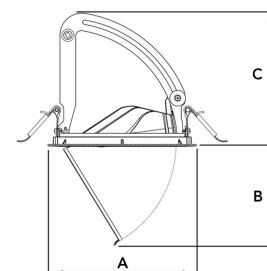

TECHNICAL SPECIFICATION

Product Code	282-591-30
Colour	Grey
Control	On/off
CRI light colour	940
Delivered lumen output lm	3800
Driver	Stand alone, included
EEL	E
Light distribution	Medium
Lightsource	LED COB
Mains input voltage	220-240V
Measurements A	170
Measurements B	115,5
Measurements C	150
Mounting	Recessed
Position	360°/60°
Lifetime	L80 B10, 50.000h
Protection	IP 20, class III
Sawing instructions diameter	160
Start Time	Instant
System power W	36
Unit	mm
Weight	0,92

A= 170mm, B= 115,5mm, C= 150mm

Spot	14°	Medium	26°	Flood	37°	Wide Flood	55°
m	o	m	o	m	o	m	o
1.0	0.24	1.0	0.47	1.0	0.68	1.0	1.05
2.0	0.48	2.0	0.94	2.0	1.35	2.0	2.10
3.0	0.72	3.0	1.41	3.0	2.03	3.0	3.15

160mm