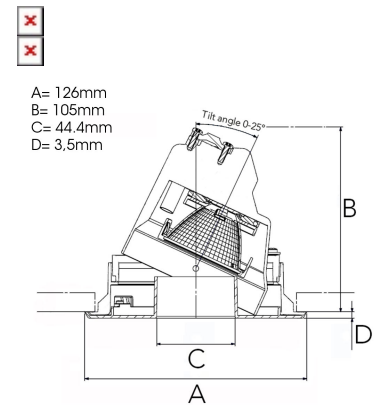

RAY 1000, 930 (BBBL), SPOT W/ GLASS, GREY

ITAB

- ✓ Huomaamaton, rauhallinen ja siistin näköinen katto
- ✓ Asennus ilman työkaluja
- ✓ Saatavilla valkoisena, mustana ja harmaana

TECHNICAL SPECIFICATION

Product Code	317-540-30
Colour	Grey
Control	On/off
CRI light colour	930 (BBBL)
Delivered lumen output lm	1000
Driver	Included
EEL	E
Light distribution	Spot
Lightsource	LED COB
Mains input voltage	220-240 V
Measurements A	126
Measurements B	105
Measurements C	44,4
Measurements D	3,5
Mounting	Recessed
Position	360°/20°
Lifetime	L80 B10, 50.000h
Protection	IP 20, class III
Sawing instructions diameter	114
Start Time	Instant
System power W	16
Unit	mm
Weight	0.4

Spot		Medium	
	13°		27°
m	ø	m	ø
1.0	0.23	1.0	0.48
2.0	0.46	2.0	0.95
3.0	0.69	3.0	1.43