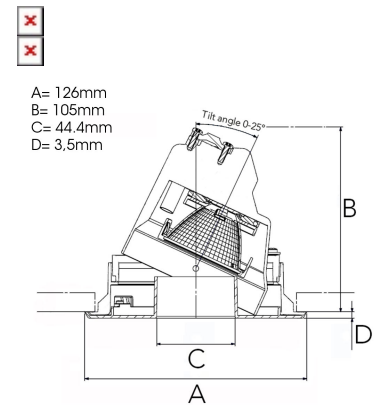

RAY 1000, 930 (BBBL), SPOT W/ GLASS, BLACK

ITAB

- ✓ Huomaamaton, rauhallinen ja siistin näköinen katto
- ✓ Asennus ilman työkaluja
- ✓ Saatavilla valkoisena, mustana ja harmaana

TECHNICAL SPECIFICATION

Product Code	317-540-20
Colour	Black
Control	On/off
CRI light colour	930 (BBBL)
Delivered lumen output lm	1000
Driver	Included
EEL	E
Light distribution	Spot
Lightsource	LED COB
Mains input voltage	220-240 V
Measurements A	126
Measurements B	105
Measurements C	44,4
Measurements D	3,5
Mounting	Recessed
Position	360°/20°
Lifetime	L80 B10, 50.000h
Protection	IP 20, class III
Sawing instructions diameter	114
Start Time	Instant
System power W	16
Unit	mm
Weight	0.4

Spot		Medium	
	13°		27°
m	ø	m	ø
1.0	0.23	1.0	0.48
2.0	0.46	2.0	0.95
3.0	0.69	3.0	1.43