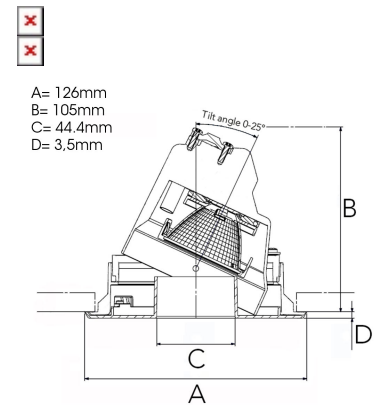

# RAY 1000, 930 (BBBL), SPOT W/ GLASS, WHITE

ITAB

- ✓ Huomaamaton, rauhallinen ja siistin näköinen katto
- ✓ Asennus ilman työkaluja
- ✓ Saatavilla valkoisena, mustana ja harmaana

## TECHNICAL SPECIFICATION

Product Code	317-540-10
Colour	White
Control	On/off
CRI light colour	930 (BBBL)
Delivered lumen output lm	1000
Driver	Included
EEL	E
Light distribution	Spot
Lightsource	LED COB
Mains input voltage	220-240 V
Measurements A	126
Measurements B	105
Measurements C	44,4
Measurements D	3,5
Mounting	Recessed
Position	360°/20°
Lifetime	L80 B10, 50.000h
Protection	IP 20, class III
Sawing instructions diameter	114
Start Time	Instant
System power W	16
Unit	mm
Weight	0.4