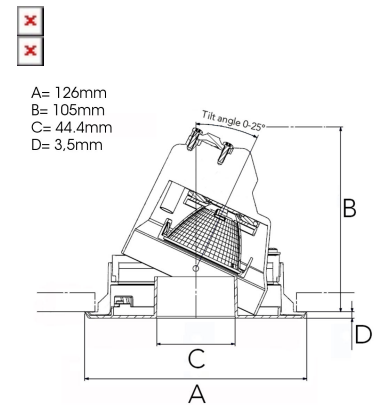

RAY 1000, 930 (BBBL), MEDIUM W/ GLASS, GREY

ITAB

- ✓ Huomaamaton, rauhallinen ja siistin näköinen katto
- ✓ Asennus ilman työkaluja
- ✓ Saatavilla valkoisena, mustana ja harmaana

TECHNICAL SPECIFICATION

Product Code	317-541-30
Colour	Grey
Control	On/off
CRI light colour	930 (BBBL)
Delivered lumen output lm	1000
Driver	Included
EEL	E
Light distribution	Medium
Lightsource	LED COB
Mains input voltage	220-240 V
Measurements A	126
Measurements B	105
Measurements C	44,4
Measurements D	3,5
Mounting	Recessed
Position	360°/20°
Lifetime	L80 B10, 50.000h
Protection	IP 20, class III
Sawing instructions diameter	114
Start Time	Instant
System power W	16
Unit	mm
Weight	0.4

Spot	13°	Medium	27°
m	ø	m	ø
1.0	0.23	1.0	0.48
2.0	0.46	2.0	0.95
3.0	0.69	3.0	1.43

114mm