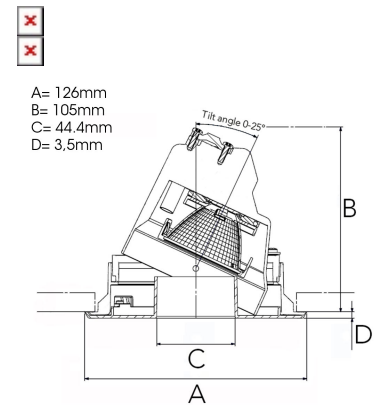

# RAY 1000, 930 (BBBL), MEDIUM W/ GLASS, WHITE

ITAB

- ✓ Huomaamaton, rauhallinen ja siistin näköinen katto
- ✓ Asennus ilman työkaluja
- ✓ Saatavilla valkoisena, mustana ja harmaana

## TECHNICAL SPECIFICATION

Product Code	317-541-10
Colour	White
Control	On/off
CRI light colour	930 (BBBL)
Delivered lumen output lm	1000
Driver	Included
EEL	E
Light distribution	Medium
Lightsource	LED COB
Mains input voltage	220-240 V
Measurements A	126
Measurements B	105
Measurements C	44,4
Measurements D	3,5
Mounting	Recessed
Position	360°/20°
Lifetime	L80 B10, 50.000h
Protection	IP 20, class III
Sawing instructions diameter	114
Start Time	Instant
System power W	16
Unit	mm
Weight	0.4