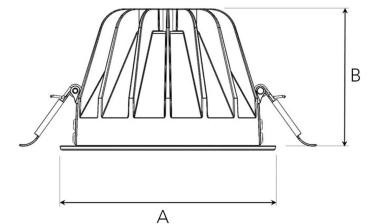

TITAN L 4000, 930 (BBBL), WIDE FLOOD W/ GLASS, BLACK

ITAB

- ✓ Huomaamaton ja siistin näköinen katto
- ✓ Häikäisemätön, miellyttävä valo
- ✓ Saatavilla eri kokovaihtoehdoissa ja valovirtapaketeissa
- ✓ Asennus ilman työkaluja
- ✓ Saatavilla valkoisena, mustana ja harmaana

TECHNICAL SPECIFICATION

| | |
|------------------------------|-----------------------|
| Product Code | 292-513-20 |
| Colour | Black |
| Control | On/off |
| CRI light colour | 930 (BBBL) |
| Delivered lumen output lm | 3780 |
| Driver | Stand alone, included |
| EEL | E |
| Light distribution | Wide flood |
| Lightsource | LED COB |
| Mains input voltage | 220-240 V |
| Measurements A | 160 |
| Measurements B | 106 |
| Mounting | Recessed |
| Position | Fixed |
| Lifetime | L80 B10, 50.000h |
| Protection | IP 20, class III |
| Sawing instructions diameter | 150 |
| Start Time | Instant |
| System power W | 33 |
| Unit | mm |
| Weight | 0,85 |

A= 160mm, B= 106mm

| Spot | Medium | Flood | Wide Flood |
|------|--------|-------|------------|
| 14° | 26° | 37° | 55° |
| m | o | m | o |
| 1.0 | 0.24 | 1.0 | 0.47 |
| 2.0 | 0.48 | 2.0 | 0.94 |
| 3.0 | 0.72 | 3.0 | 1.41 |
| 1.0 | 0.68 | 1.0 | 1.35 |
| 2.0 | 1.35 | 2.0 | 2.03 |
| 3.0 | 2.03 | 3.0 | 3.15 |

150mm