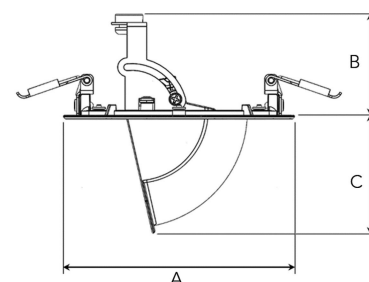

TECHNICAL SPECIFICATION

Product Code	303-503-30
Colour	Grey
Control	On/off
CRI light colour	930 (BBBL)
Delivered lumen output lm	1150
Driver	Stand alone, included
EEL	E
Light distribution	Wide flood
Lightsource	LED COB
Mains input voltage	220-240 V
Measurements A	118
Measurements B	56
Measurements C	61
Mounting	Recessed
Position	355°/80°
Lifetime	L80 B10, 50.000h
Protection	IP 20, class III
Sawing instructions diameter	108
Start Time	Instant
System power W	11
Unit	mm
Weight	0,2

A= 118mm, B= 56mm, C= 61mm

Spot	Medium		Flood		Wide Flood	
	15°	27°	36°	56°		
m	ø	m	ø	m	ø	m
1.0	0.26	0.47	0.65	1.06		
2.0	0.53	0.95	1.30	2.12		
3.0	0.79	1.42	1.95	3.18		

108mm