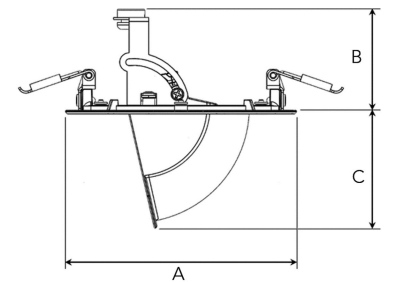

ZIMLED 1200, 930 (BBBL), WIDE FLOOD, BLACK

ITAB

- ✓ Huomaamaton ja siistin näköinen katto
- ✓ Saatavilla eri värilämpötiloissa
- ✓ Asennus ilman työkaluja
- ✓ Saatavilla valkoisena, mustana ja harmaana
- ✓ Helppo säätää

TECHNICAL SPECIFICATION

Product Code	303-503-20
Colour	Black
Control	On/off
CRI light colour	930 (BBBL)
Delivered lumen output lm	1150
Driver	Stand alone, included
EEL	E
Light distribution	Wide flood
Lightsource	LED COB
Mains input voltage	220-240 V
Measurements A	118
Measurements B	56
Measurements C	61
Mounting	Recessed
Position	355°/80°
Lifetime	L80 B10, 50.000h
Protection	IP 20, class III
Sawing instructions diameter	108
Start Time	Instant
System power W	11
Unit	mm
Weight	0,2

A= 118mm, B= 56mm, C= 61mm

Spot	Medium	Flood	Wide Flood	
15°	27°	36°	56°	
m	m	m	m	
o	o	o	o	
1.0	0.26	0.47	0.65	1.06
2.0	0.53	0.95	1.30	2.12
3.0	0.79	1.42	1.95	3.18

108mm