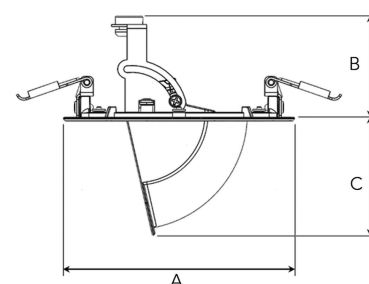

ZIMLED 1200, 930 (BBBL), WIDE FLOOD, WHITE

ITAB

- ✓ Huomaamaton ja siistin näköinen katto
- ✓ Saatavilla eri värilämpötiloissa
- ✓ Asennus ilman työkaluja
- ✓ Saatavilla valkoisena, mustana ja harmaana
- ✓ Helppo säätää

TECHNICAL SPECIFICATION

Product Code	303-503-10
Colour	White
Control	On/off
CRI light colour	930 (BBBL)
Delivered lumen output lm	1150
Driver	Stand alone, included
EEL	E
Light distribution	Wide flood
Lightsource	LED COB
Mains input voltage	220-240 V
Measurements A	118
Measurements B	56
Measurements C	61
Mounting	Recessed
Position	355°/80°
Lifetime	L80 B10, 50.000h
Protection	IP 20, class III
Sawing instructions diameter	108
Start Time	Instant
System power W	11
Unit	mm
Weight	0,2

A= 118mm, B= 56mm, C= 61mm

Spot	Medium	Flood	Wide Flood	
15°	27°	36°	56°	
m	m	m	m	
0	0	0	0	
1.0	0.26	0.47	0.65	1.06
2.0	0.53	0.95	1.30	2.12
3.0	0.79	1.42	1.95	3.18

108mm