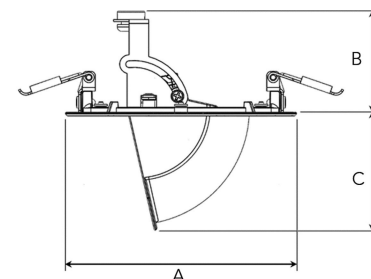

## TECHNICAL SPECIFICATION

|                              |                       |
|------------------------------|-----------------------|
| Product Code                 | 303-501-30            |
| Colour                       | Grey                  |
| Control                      | On/off                |
| CRI light colour             | 930 (BBBL)            |
| Delivered lumen output lm    | 1150                  |
| Driver                       | Stand alone, included |
| EEL                          | E                     |
| Light distribution           | Medium                |
| Lightsource                  | LED COB               |
| Mains input voltage          | 220-240 V             |
| Measurements A               | 118                   |
| Measurements B               | 56                    |
| Measurements C               | 61                    |
| Mounting                     | Recessed              |
| Position                     | 355°/80°              |
| Lifetime                     | L80 B10, 50.000h      |
| Protection                   | IP 20, class III      |
| Sawing instructions diameter | 108                   |
| Start Time                   | Instant               |
| System power W               | 11                    |
| Unit                         | mm                    |
| Weight                       | 0,2                   |

A= 118mm, B= 56mm, C= 61mm

| Spot | Medium | Flood | Wide Flood |      |
|------|--------|-------|------------|------|
| 15°  | 27°    | 36°   | 56°        |      |
| m    | m      | m     | m          |      |
| o    | o      | o     | o          |      |
| 1.0  | 0.26   | 0.47  | 0.65       | 1.06 |
| 2.0  | 0.53   | 0.95  | 1.30       | 2.12 |
| 3.0  | 0.79   | 1.42  | 1.95       | 3.18 |

108mm