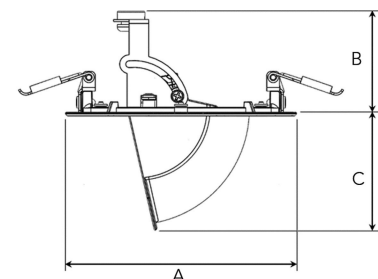

TECHNICAL SPECIFICATION

Product Code	303-502-30
Colour	Grey
Control	On/off
CRI light colour	930 (BBBL)
Delivered lumen output lm	1150
Driver	Stand alone, included
EEL	E
Light distribution	Flood
Lightsource	LED COB
Mains input voltage	220-240 V
Measurements A	118
Measurements B	56
Measurements C	61
Mounting	Recessed
Position	355°/80°
Lifetime	L80 B10, 50.000h
Protection	IP 20, class III
Sawing instructions diameter	108
Start Time	Instant
System power W	11
Unit	mm
Weight	0,2

A= 118mm, B= 56mm, C= 61mm

Spot	Medium	Flood	Wide Flood	
15°	27°	36°	56°	
m	m	m	m	
o	o	o	o	
1.0	0.26	0.47	0.65	1.06
2.0	0.53	0.95	1.30	2.12
3.0	0.79	1.42	1.95	3.18

108mm