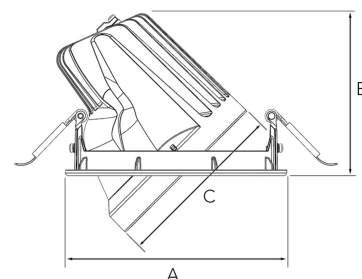

A= 158mm B= 122mm C= 121,5mm

Spot	Medium		Flood		Wide Flood		
	14°	26°	37°	55°			
m	o	m	o	m	o	m	o
1.0	0.24	1.0	0.47	1.0	0.68	1.0	1.05
2.0	0.48	2.0	0.94	2.0	1.35	2.0	2.10
3.0	0.72	3.0	1.41	3.0	2.03	3.0	3.15

150mm

## TECHNICAL SPECIFICATION

Product Code	295-543-20
Colour	Black
Control	On/off
CRI light colour	930 (BBBL)
Delivered lumen output lm	3766
Driver	Stand alone, included
EEL	E
Light distribution	Wide flood
Lightsource	LED COB
Mains input voltage	220-240 V
Measurements A	158
Measurements B	122
Measurements C	121.5
Mounting	Recessed
Position	360°/45°
Lifetime	L80 B10, 50.000h
Protection	IP 20, class III
Sawing instructions diameter	150
Start Time	Instant
System power W	30,1
Unit	mm
Weight	0,83