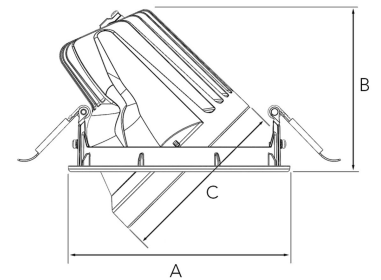

MOON 4000, 930 (BBBL), SPOT, GREY

ITAB

- ✓ Huomaamaton ja siistin näköinen katto
- ✓ Saatavilla eri kokovaihtoehdoissa ja valovirtapaketeissa
- ✓ Asennus ilman työkaluja
- ✓ Saatavilla valkoisena, mustana ja harmaana
- ✓ Kallistettava ja kääntyvä

TECHNICAL SPECIFICATION

| | |
|------------------------------|-----------------------|
| Product Code | 295-505-30 |
| Colour | Grey |
| Control | On/off |
| CRI light colour | 930 (BBBL) |
| Delivered lumen output lm | 3766 |
| Driver | Stand alone, included |
| EEL | E |
| Light distribution | Spot |
| Lightsource | LED COB |
| Mains input voltage | 220-240 V |
| Measurements A | 158 |
| Measurements B | 122 |
| Measurements C | 121.5 |
| Mounting | Recessed |
| Position | 360°/45° |
| Lifetime | L80 B10, 50.000h |
| Protection | IP 20, class III |
| Sawing instructions diameter | 150 |
| Start Time | Instant |
| System power W | 30,1 |
| Unit | mm |
| Weight | 0,83 |

A= 158mm B= 122mm C= 121,5mm

| Spot | Medium | | Flood | | Wide Flood | | |
|------|--------|-----|-------|-----|------------|-----|------|
| | 14° | 26° | 37° | 55° | | | |
| m | o | m | o | m | o | m | o |
| 1.0 | 0.24 | 1.0 | 0.47 | 1.0 | 0.68 | 1.0 | 1.05 |
| 2.0 | 0.48 | 2.0 | 0.94 | 2.0 | 1.35 | 2.0 | 2.10 |
| 3.0 | 0.72 | 3.0 | 1.41 | 3.0 | 2.03 | 3.0 | 3.15 |

150mm