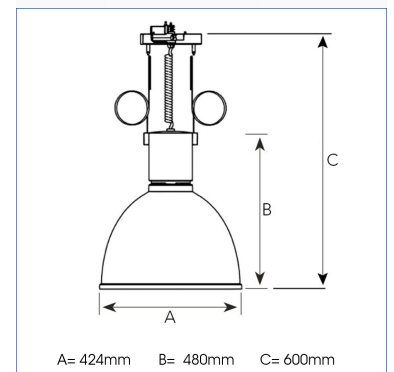

# GLOBE 3000, 930, SPOT, DARK GREY HOUSING, BLACK

ITAB

- ✓ Toiminnallinen ja koristeellinen valaisin
- ✓ Osa riippuvalaisinvalikoimaa – saatavilla eri kokovaihtoehtoissa ja valovirtapaketeissa
- ✓ Asenna 3-vaihekiskoon tai kattoon

## TECHNICAL SPECIFICATION

Product Code	221-530-32
Colour	Dark Grey
Delivered lumen output lm	2700
Driver	Built in
EEL	E
Light distribution	Spot
Lightsource	LED COB
Mains input voltage	220-240 V
Measurements A	424
Measurements B	480
Measurements C	600
Mounting	Suspended
Position	Fixed
Lifetime	L80 B10, 50.000h
Protection	IP 20, class I
Start Time	Instant
System power W	25
Unit	mm
Weight	4,43

A= 424mm B= 480mm C= 600mm

Spot		Medium		Flood	
17°		23°		38°	
m	ø	m	ø	m	ø
1.0	0.30	1.0	0.41	1.0	0.70
2.0	0.60	2.0	0.83	2.0	1.39
3.0	0.91	3.0	1.24	3.0	2.09