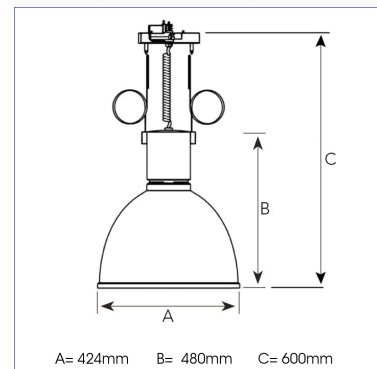

GLOBE 3000, 930 (BBBL), SPOT, BLACK

ITAB

- ✓ Toiminnallinen ja koristeellinen valaisin
- ✓ Osa riippuvalaisinvalikoimaa – saatavilla eri kokovaihtoehtoissa ja valovirtapaketeissa
- ✓ Asenna 3-vaihekiskoon tai kattoon

TECHNICAL SPECIFICATION

Product Code	221-530-20
Colour	Black
Control	On/off
CRI light colour	930 (BBBL)
Delivered lumen output lm	2700
Driver	Built in
EEL	E
Light distribution	Spot
Lightsource	LED COB
Mains input voltage	220-240 V
Measurements A	424
Measurements B	480
Measurements C	600
Mounting	Suspended
Position	Fixed
Lifetime	L80 B10, 50.000h
Protection	IP 20, class I
Start Time	Instant
System power W	25
Unit	mm
Weight	4,43

A= 424mm B= 480mm C= 600mm

Spot		Medium		Flood	
17°		23°		38°	
m	ø	m	ø	m	ø
1.0	0.30	1.0	0.41	1.0	0.70
2.0	0.60	2.0	0.83	2.0	1.39
3.0	0.91	3.0	1.24	3.0	2.09