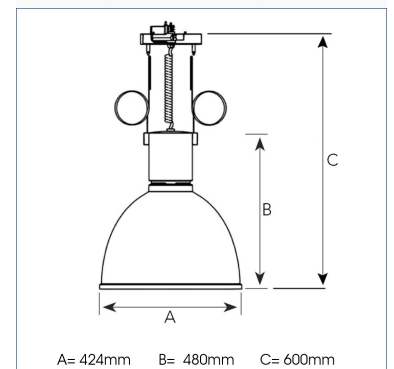

GLOBE 4000, 930, MEDIUM, DARK GREY HOUSING, BLACK

ITAB

- ✓ Toiminnallinen ja koristeellinen valaisin
- ✓ Osa riippuvalaisinvalikoimaa – saatavilla eri kokovaihtoehtoissa ja valovirtapaketeissa
- ✓ Asenna 3-vaihekiskoon tai kattoon

TECHNICAL SPECIFICATION

Product Code	221-541-32
Colour	Dark Grey
Delivered lumen output lm	3750
Driver	Built in
EEL	E
Light distribution	Medium
Lightsource	LED COB
Mains input voltage	220-240 V
Measurements A	424
Measurements B	480
Measurements C	600
Mounting	Suspended
Position	Fixed
Lifetime	L80 B10, 50.000h
Protection	IP 20, class I
Start Time	Instant
System power W	36
Unit	mm
Weight	4,43

A= 424mm B= 480mm C= 600mm

Spot	17°	Medium	23°	Flood	38°
m	ø	m	ø	m	ø
1.0	0.30	1.0	0.41	1.0	0.70
2.0	0.60	2.0	0.83	2.0	1.39
3.0	0.91	3.0	1.24	3.0	2.09