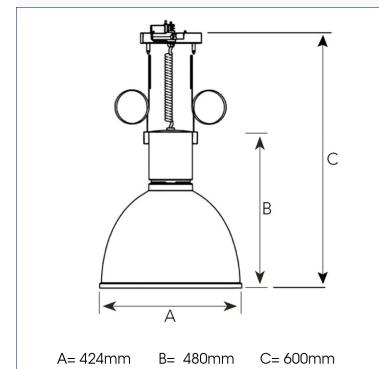

GLOBE 4000, 930 (BBBL), MEDIUM, BLACK

ITAB

- ✓ Toiminnallinen ja koristeellinen valaisin
- ✓ Osa riippuvalaisinvalikoimaa – saatavilla eri kokovaihtoehtoissa ja valovirtapaketeissa
- ✓ Asenna 3-vaihekiskoon tai kattoon

TECHNICAL SPECIFICATION

Product Code	221-541-20
Colour	Black
Control	On/off
CRI light colour	930 (BBBL)
Delivered lumen output lm	3750
Driver	Built in
EEL	E
Light distribution	Medium
Lightsource	LED COB
Mains input voltage	220-240 V
Measurements A	424
Measurements B	480
Measurements C	600
Mounting	Suspended
Position	Fixed
Lifetime	L80 B10, 50.000h
Protection	IP 20, class I
Start Time	Instant
System power W	36
Unit	mm
Weight	4,43

A= 424mm B= 480mm C= 600mm

Spot	Medium	Flood
17°	23°	38°
m	m	m
1.0 0.30	1.0 0.41	1.0 0.70
2.0 0.60	2.0 0.83	2.0 1.39
3.0 0.91	3.0 1.24	3.0 2.09