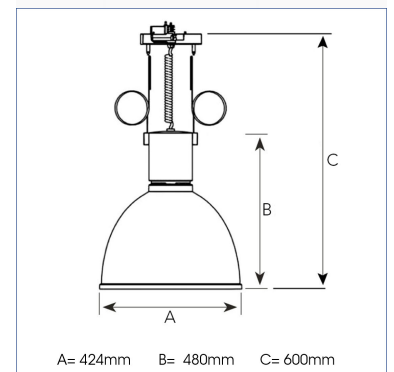

TECHNICAL SPECIFICATION

Product Code	221-531-32
Colour	Dark Grey
Delivered lumen output lm	2700
Driver	Built in
EEL	E
Light distribution	Medium
Lightsource	LED COB
Mains input voltage	220-240 V
Measurements A	424
Measurements B	480
Measurements C	600
Mounting	Suspended
Position	Fixed
Lifetime	L80 B10, 50.000h
Protection	IP 20, class I
Start Time	Instant
System power W	25
Unit	mm
Weight	4,43