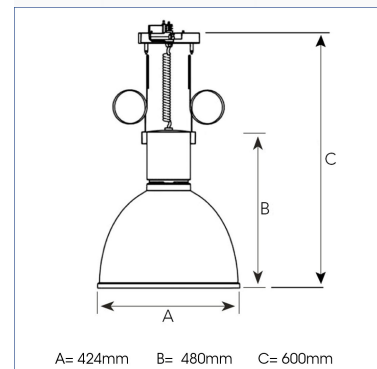

TECHNICAL SPECIFICATION

Product Code	221-531-20
Colour	Black
Delivered lumen output lm	2700
Driver	Built in
EEL	E
Light distribution	Medium
Lightsource	LED COB
Mains input voltage	220-240 V
Measurements A	424
Measurements B	480
Measurements C	600
Mounting	Suspended
Position	Fixed
Lifetime	L80 B10, 50.000h
Protection	IP 20, class I
Start Time	Instant
System power W	25
Unit	mm
Weight	4,43

A= 424mm B= 480mm C= 600mm

Spot		Medium		Flood	
17°		23°		38°	
m	ø	m	ø	m	ø
1.0	0.30	1.0	0.41	1.0	0.70
2.0	0.60	2.0	0.83	2.0	1.39
3.0	0.91	3.0	1.24	3.0	2.09