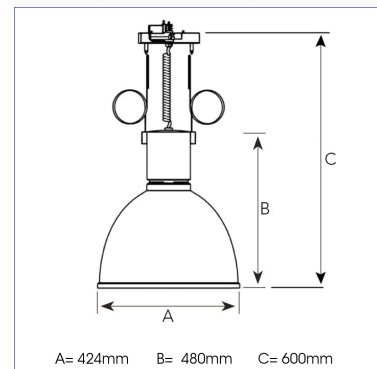

GLOBE 4000, 930 (BBBL), FLOOD, DARK GREY

ITAB

- ✓ Toiminnallinen ja koristeellinen valaisin
- ✓ Osa riippuvalaisinvalikoimaa – saatavilla eri kokovaihtoehtoissa ja valovirtapaketeissa
- ✓ Asenna 3-vaihekiskoon tai kattoon

TECHNICAL SPECIFICATION

Product Code	221-542-32
Colour	Dark Grey
Control	On/off
CRI light colour	930 (BBBL)
Delivered lumen output lm	3750
Driver	Built in
EEL	E
Light distribution	Flood
Lightsource	LED COB
Mains input voltage	220-240 V
Measurements A	424
Measurements B	480
Measurements C	600
Mounting	Suspended
Position	Fixed
Lifetime	L80 B10, 50.000h
Protection	IP 20, class I
Start Time	Instant
System power W	36
Unit	mm
Weight	4,43

A= 424mm B= 480mm C= 600mm

Spot		Medium		Flood	
17°		23°		38°	
m	ø	m	ø	m	ø
1.0	0.30	1.0	0.41	1.0	0.70
2.0	0.60	2.0	0.83	2.0	1.39
3.0	0.91	3.0	1.24	3.0	2.09