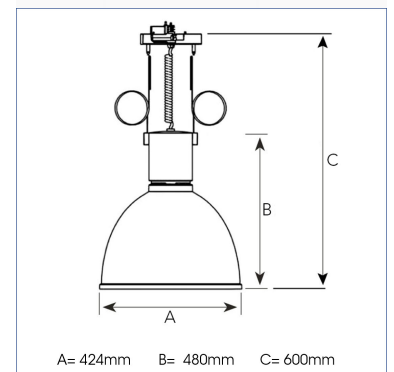

## TECHNICAL SPECIFICATION

Product Code	221-532-32
Colour	Dark Grey
Delivered lumen output lm	2700
Driver	Built in
EEL	E
Light distribution	Flood
Lightsource	LED COB
Mains input voltage	220-240 V
Measurements A	424
Measurements B	480
Measurements C	600
Mounting	Suspended
Position	Fixed
Lifetime	L80 B10, 50.000h
Protection	IP 20, class I
Start Time	Instant
System power W	25
Unit	mm
Weight	4,43