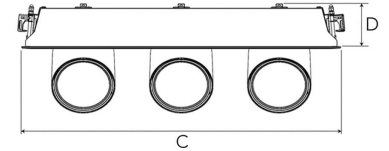

FLEX III 3000, 930, W/O GLASS, SPOT-MEDIUM-SPOT, WHITE

ITAB

- ✓ Moderni, minimalistinen ja siisti näköinen katto
- ✓ Saatavilla eri valovirtapaketeissa
- ✓ Asennus ilman työkaluja
- ✓ Saatavilla valkoisena, mustana ja harmaana
- ✓ Sisäänvedettävä ja kääntyvä

TECHNICAL SPECIFICATION

Product Code	306-563-10
Colour	White
Control	On/off
CRI light colour	930 (BBBL)
Delivered lumen output lm	3 x 2841
Driver	Stand alone, included
EEL	E
Light distribution	Spot - Medium - Spot
Lightsource	LED COB
Mains input voltage	220-240V
Measurements A	202
Measurements B	179
Measurements C	523
Measurements D	70
Mounting	Recessed
Position	360°/60°
Lifetime	L80 B10 50.000h
Protection	IP 20, class III
Sawing instructions unit	mm
Sawing instructions x	177
Sawing instructions y	512
Start Time	Instant
System power W	3 x 21,6
Unit	mm
Weight	2,8

A= 202mm
B= 179mm
C= 523mm
D= 70mm

Spot	Medium	Flood	Wide Flood
14°	27°	38°	56°
m	0	m	0
1.0	0.25	1.0	0.48
2.0	0.49	2.0	0.95
3.0	0.74	3.0	1.43
1.0	0.69	1.0	1.07
2.0	1.39	2.0	2.14
3.0	2.08	3.0	3.22

177 x 512mm