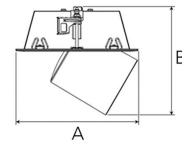

TECHNICAL SPECIFICATION

Product Code	306-563-10
Colour	White
Control	On/off
CRI light colour	930 (BBBL)
Delivered lumen output lm	3 x 2841
Driver	Stand alone, included
EEL	E
Light distribution	Spot - Medium - Spot
Lightsource	LED COB
Mains input voltage	220-240V
Measurements A	202
Measurements B	179
Measurements C	523
Measurements D	70
Mounting	Recessed
Position	360°/60°
Lifetime	L80 B10 50.000h
Protection	IP 20, class III
Sawing instructions unit	mm
Sawing instructions x	177
Sawing instructions y	512
Start Time	Instant
System power W	3 x 21,6
Unit	mm
Weight	2,8

A= 202mm
B= 179mm
C= 523mm
D= 70mm

Spot	Medium	Flood	Wide Flood
14°	27°	38°	56°
m	0	m	0
1.0	0.25	1.0	0.48
2.0	0.49	2.0	0.95
3.0	0.74	3.0	1.43
1.0	0.69	1.0	1.07
2.0	1.39	2.0	2.14
3.0	2.08	3.0	3.22

177 x 512mm