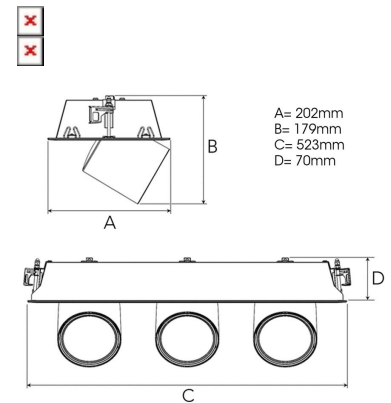

## TECHNICAL SPECIFICATION

Product Code	306-573-30
Colour	Grey
Control	On/off
CRI light colour	930 (BBBL)
Delivered lumen output lm	3 x 3766
Driver	Stand alone, included
EEI	E
Light distribution	Wide flood
Lightsource	LED COB
Mains input voltage	220-240 V
Measurements A	202
Measurements B	179
Measurements C	523
Measurements D	70
Mounting	Recessed
Position	360°/60°
Lifetime	L80 B10, 50.000h
Protection	IP 20, class III
Sawing instructions x	177
Sawing instructions y	512
Start Time	Instant
System power W	3 x 30,1
Unit	mm
Weight	2,8

Spot	Medium	Flood	Wide Flood
14°	27°	38°	56°
m	o	m	o
1.0	0.25	1.0	0.48
2.0	0.49	2.0	0.95
3.0	0.74	3.0	1.43
1.0	0.69	1.0	1.07
2.0	1.39	2.0	2.14
3.0	2.08	3.0	3.22

177 x 512mm