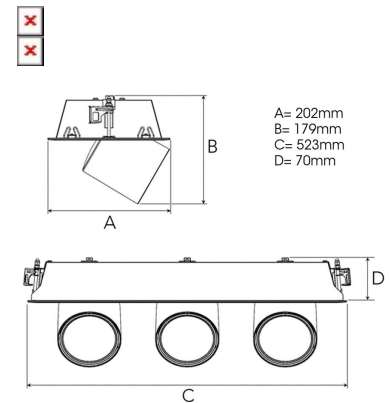

## TECHNICAL SPECIFICATION

Product Code	306-573-20
Colour	Black
Control	On/off
CRI light colour	930 (BBBL)
Delivered lumen output lm	3 x 3766
Driver	Stand alone, included
EEL	E
Light distribution	Wide flood
Lightsource	LED COB
Mains input voltage	220-240 V
Measurements A	202
Measurements B	179
Measurements C	523
Measurements D	70
Mounting	Recessed
Position	360°/60°
Lifetime	L80 B10, 50.000h
Protection	IP 20, class III
Sawing instructions x	177
Sawing instructions y	512
Start Time	Instant
System power W	3 x 30,1
Unit	mm
Weight	2,8

Spot	Medium	Flood	Wide Flood
14°	27°	38°	56°
m	ø	m	ø
1.0	0.25	1.0	0.48
2.0	0.49	2.0	0.95
3.0	0.74	3.0	1.43
1.0	0.69	1.0	1.07
2.0	1.39	2.0	2.14
3.0	2.08	3.0	3.22

177 x 512mm