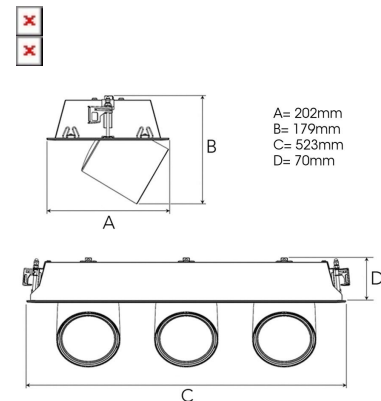

TECHNICAL SPECIFICATION

Product Code	306-573-10
Colour	White
Control	On/off
CRI light colour	930 (BBBL)
Delivered lumen output lm	3 x 3766
Driver	Stand alone, included
EEL	E
Light distribution	Wide flood
Lightsource	LED COB
Mains input voltage	220-240 V
Measurements A	202
Measurements B	179
Measurements C	523
Measurements D	70
Mounting	Recessed
Position	360°/60°
Lifetime	L80 B10, 50.000h
Protection	IP 20, class III
Sawing instructions x	177
Sawing instructions y	512
Start Time	Instant
System power W	3 x 30,1
Unit	mm
Weight	2,8

Spot	Medium	Flood	Wide Flood
14°	27°	38°	56°
m	o	m	o
1.0	0.25	1.0	0.48
2.0	0.49	2.0	0.95
3.0	0.74	3.0	1.43
1.0	0.69	1.0	1.07
2.0	1.39	2.0	2.14
3.0	2.08	3.0	3.22

177 x 512mm