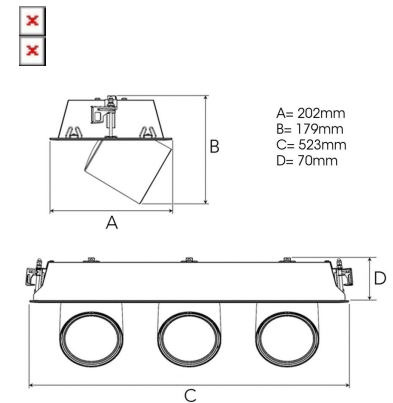

Spot	Medium	Flood	Wide Flood
14°	27°	38°	56°
m	m	m	m
1.0	1.0	1.0	1.0
2.0	2.0	2.0	2.0
3.0	3.0	3.0	3.0
0.25	0.48	0.69	1.07
0.49	0.95	1.39	2.14
0.74	1.43	2.08	3.22

177 x 512mm

TECHNICAL SPECIFICATION

Product Code	306-568-30
Colour	Grey
Control	On/off
CRI light colour	930 (BBBL)
Delivered lumen output lm	3 x 2841
Driver	Stand alone, included
EEL	E
Light distribution	Wide flood
Lightsource	LED COB
Mains input voltage	220-240 V
Measurements A	202
Measurements B	179
Measurements C	523
Measurements D	70
Mounting	Recessed
Position	360°/60°
Lifetime	L80 B10, 50.000h
Protection	IP 20, class III
Sawing instructions x	177
Sawing instructions y	512
Start Time	Instant
System power W	3 x 21,6
Unit	mm
Weight	2.8