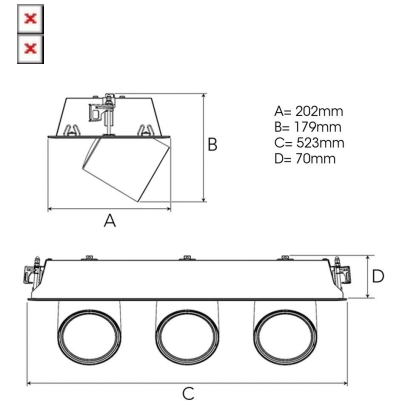

| Spot | Medium | Flood | Wide Flood |
|------|--------|-------|------------|
| 14° | 27° | 38° | 56° |
| m | o | m | o |
| 1.0 | 0.25 | 1.0 | 0.48 |
| 2.0 | 0.49 | 2.0 | 0.95 |
| 3.0 | 0.74 | 3.0 | 1.43 |
| 1.0 | 0.69 | 1.0 | 1.07 |
| 2.0 | 1.39 | 2.0 | 2.14 |
| 3.0 | 2.08 | 3.0 | 3.22 |

177 x 512mm

TECHNICAL SPECIFICATION

| | |
|---------------------------|-----------------------|
| Product Code | 306-570-20 |
| Colour | Black |
| Control | On/off |
| CRI light colour | 930 |
| Delivered lumen output lm | 3 x 3766 |
| Driver | Stand alone, included |
| EEL | E |
| Light distribution | Spot |
| Lightsource | LED COB |
| Mains input voltage | 220-240 V |
| Measurements A | 202 |
| Measurements B | 179 |
| Measurements C | 523 |
| Measurements D | 70 |
| Mounting | Recessed |
| Position | 360°/60° |
| Lifetime | L80 B10, 50.000h |
| Protection | IP 20, class III |
| Sawing instructions x | 177 |
| Sawing instructions y | 512 |
| Start Time | Instant |
| System power W | 3 x 30,1 |
| Unit | mm |
| Weight | 2,8 |