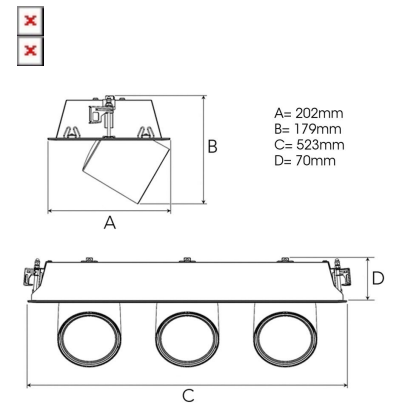

TECHNICAL SPECIFICATION

Product Code	306-570-10
Colour	White
Control	On/off
CRI light colour	930
Delivered lumen output lm	3 x 3766
Driver	Stand alone, included
EEL	E
Light distribution	Spot
Lightsource	LED COB
Mains input voltage	220-240 V
Measurements A	202
Measurements B	179
Measurements C	523
Measurements D	70
Mounting	Recessed
Position	360°/60°
Lifetime	L80 B10, 50.000h
Protection	IP 20, class III
Sawing instructions x	177
Sawing instructions y	512
Start Time	Instant
System power W	3 x 30,1
Unit	mm
Weight	2,8

Spot	Medium	Flood	Wide Flood
14°	27°	38°	56°
m	ø	m	ø
1.0	0.25	1.0	0.48
2.0	0.49	2.0	0.95
3.0	0.74	3.0	1.43
1.0	0.69	1.0	1.07
2.0	1.39	2.0	2.14
3.0	2.08	3.0	3.22

177 x 512mm