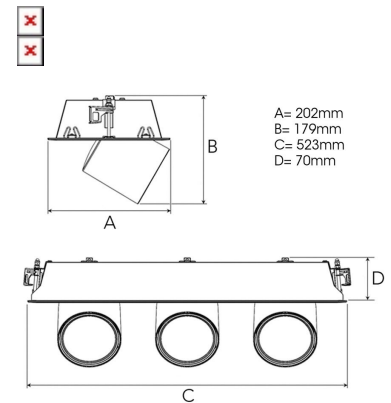

TECHNICAL SPECIFICATION

Product Code	306-560-20
Colour	Black
Control	On/off
CRI light colour	930 (BBBL)
Delivered lumen output lm	3 x 2841
Driver	Stand alone, included
EEL	E
Light distribution	Spot
Lightsource	LED COB
Mains input voltage	220-240 V
Measurements A	202
Measurements B	179
Measurements C	523
Measurements D	70
Mounting	Recessed
Position	360°/60°
Lifetime	L80 B10, 50.000h
Protection	IP 20, class III
Sawing instructions x	177
Sawing instructions y	512
Start Time	Instant
System power W	3 x 21,6
Unit	mm
Weight	2.8

Spot	Medium	Flood	Wide Flood
14°	27°	38°	56°
m	o	m	o
1.0	0.25	1.0	0.48
2.0	0.49	2.0	0.95
3.0	0.74	3.0	1.43
1.0	0.69	1.0	1.07
2.0	1.39	2.0	2.14
3.0	2.08	3.0	3.22

177 x 512mm