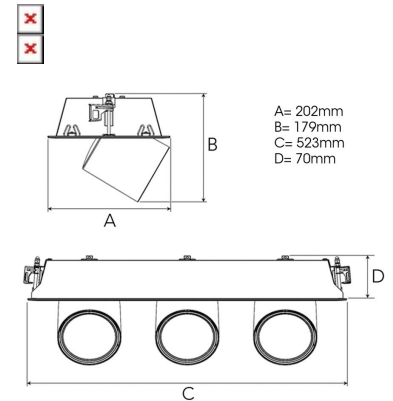

Spot	Medium	Flood	Wide Flood
14°	27°	38°	56°
m	m	m	m
o	o	o	o
1.0	1.0	1.0	1.0
0.25	0.48	0.69	1.07
2.0	0.49	1.39	2.14
0.74	1.43	2.08	3.22
3.0			

177 x 512mm

TECHNICAL SPECIFICATION

Product Code	306-571-10
Colour	White
Control	On/off
CRI light colour	930
Delivered lumen output lm	3 x 3766
Driver	Stand alone, included
EEL	E
Light distribution	Medium
Lightsource	LED COB
Mains input voltage	220-240 V
Measurements A	202
Measurements B	179
Measurements C	523
Measurements D	70
Mounting	Recessed
Position	360°/60°
Lifetime	L80 B10, 50.000h
Protection	IP 20, class III
Sawing instructions x	177
Sawing instructions y	512
Start Time	Instant
System power W	3 x 30,1
Unit	mm
Weight	2,8