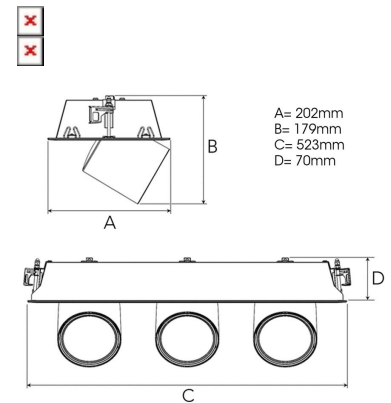

TECHNICAL SPECIFICATION

Product Code	306-561-30
Colour	Grey
Control	On/off
CRI light colour	930 (BBBL)
Delivered lumen output lm	3 x 2841
Driver	Stand alone, included
EEI	E
Light distribution	Medium
Lightsource	LED COB
Mains input voltage	220-240 V
Measurements A	202
Measurements B	179
Measurements C	523
Measurements D	70
Mounting	Recessed
Position	360°/60°
Lifetime	L80 B10, 50.000h
Protection	IP 20, class III
Sawing instructions x	177
Sawing instructions y	512
Start Time	Instant
System power W	3 x 21,6
Unit	mm
Weight	2.8

Spot	Medium	Flood	Wide Flood
14°	27°	38°	56°
m	ø	m	ø
1.0	0.25	1.0	0.48
2.0	0.49	2.0	0.95
3.0	0.74	3.0	1.43
1.0	0.69	1.0	1.07
2.0	1.39	2.0	2.14
3.0	2.08	3.0	3.22

177 x 512mm