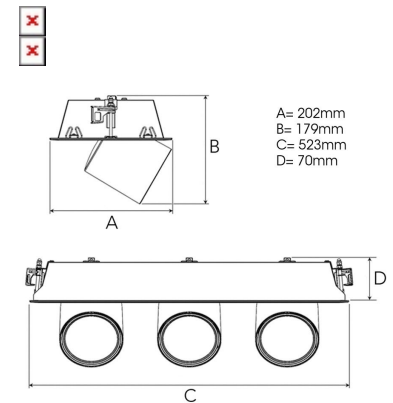

TECHNICAL SPECIFICATION

Product Code	306-561-20
Colour	Black
Control	On/off
CRI light colour	930 (BBBL)
Delivered lumen output lm	3 x 2841
Driver	Stand alone, included
EEL	E
Light distribution	Medium
Lightsource	LED COB
Mains input voltage	220-240 V
Measurements A	202
Measurements B	179
Measurements C	523
Measurements D	70
Mounting	Recessed
Position	360°/60°
Lifetime	L80 B10, 50.000h
Protection	IP 20, class III
Sawing instructions x	177
Sawing instructions y	512
Start Time	Instant
System power W	3 x 21,6
Unit	mm
Weight	2.8

Spot	Medium	Flood	Wide Flood
14°	27°	38°	56°
m	o	m	o
1.0	0.25	1.0	0.48
2.0	0.49	2.0	0.95
3.0	0.74	3.0	1.43
1.0	0.69	1.0	1.07
2.0	1.39	2.0	2.14
3.0	2.08	3.0	3.22

177 x 512mm