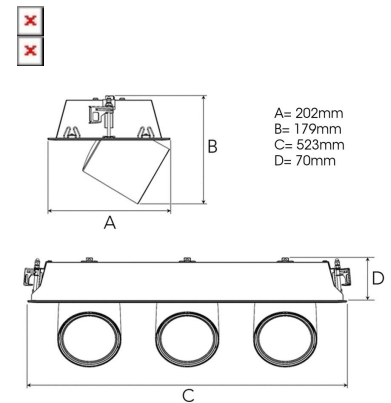

TECHNICAL SPECIFICATION

Product Code	306-561-10
Colour	White
Control	On/off
CRI light colour	930 (BBBL)
Delivered lumen output lm	3 x 2841
Driver	Stand alone, included
EEL	E
Light distribution	Medium
Lightsource	LED COB
Mains input voltage	220-240 V
Measurements A	202
Measurements B	179
Measurements C	523
Measurements D	70
Mounting	Recessed
Position	360°/60°
Lifetime	L80 B10, 50.000h
Protection	IP 20, class III
Sawing instructions x	177
Sawing instructions y	512
Start Time	Instant
System power W	3 x 21,6
Unit	mm
Weight	2.8

Spot	Medium	Flood	Wide Flood
14°	27°	38°	56°
m	o	m	o
1.0	0.25	1.0	0.48
2.0	0.49	2.0	0.95
3.0	0.74	3.0	1.43
1.0	0.69	1.0	1.07
2.0	1.39	2.0	2.14
3.0	2.08	3.0	3.22

177 x 512mm