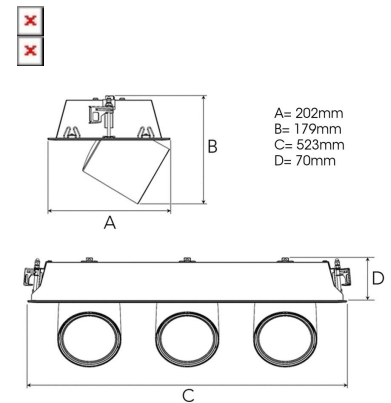

TECHNICAL SPECIFICATION

Product Code	306-572-30
Colour	Grey
Control	On/off
CRI light colour	930 (BBBL)
Delivered lumen output lm	3 x 3766
Driver	Stand alone, included
EEL	E
Light distribution	Flood
Lightsource	LED COB
Mains input voltage	220-240 V
Measurements A	202
Measurements B	179
Measurements C	523
Measurements D	70
Mounting	Recessed
Position	360°/60°
Lifetime	L80 B10, 50.000h
Protection	IP 20, class III
Sawing instructions x	177
Sawing instructions y	512
Start Time	Instant
System power W	3 x 30,1
Unit	mm
Weight	2,8

Spot	Medium	Flood	Wide Flood
14°	27°	38°	56°
m	ø	m	ø
1.0	0.25	1.0	0.48
2.0	0.49	2.0	0.95
3.0	0.74	3.0	1.43
1.0	0.69	1.0	1.07
2.0	1.39	2.0	2.14
3.0	2.08	3.0	3.22

177 x 512mm