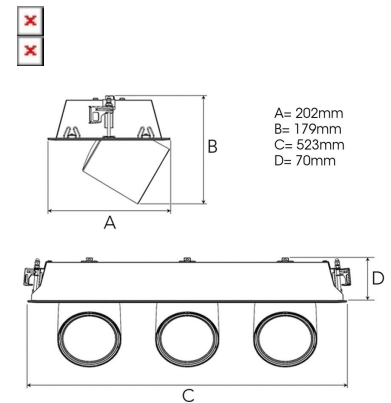

TECHNICAL SPECIFICATION

Product Code	306-572-10
Colour	White
Control	On/off
CRI light colour	930
Delivered lumen output lm	3 x 3766
Driver	Stand alone, included
EEI	E
Light distribution	Flood
Lightsource	LED COB
Mains input voltage	220-240 V
Measurements A	202
Measurements B	179
Measurements C	523
Measurements D	70
Mounting	Recessed
Position	360°/60°
Lifetime	L80 B10, 50.000h
Protection	IP 20, class III
Sawing instructions x	177
Sawing instructions y	512
Start Time	Instant
System power W	3 x 30,1
Unit	mm
Weight	2,8

Spot	Medium	Flood	Wide Flood
14°	27°	38°	56°
m	ø	m	ø
1.0	0.25	1.0	0.48
2.0	0.49	2.0	0.95
3.0	0.74	3.0	1.43
1.0	0.69	1.0	1.07
2.0	1.39	2.0	2.14
3.0	2.08	3.0	3.22

177 x 512mm