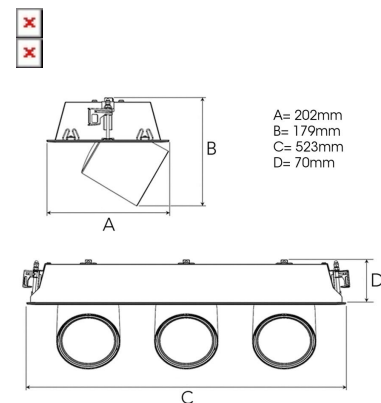

## TECHNICAL SPECIFICATION

Product Code	306-562-30
Colour	Grey
Control	On/off
CRI light colour	930 (BBBL)
Delivered lumen output lm	3 x 2841
Driver	Stand alone, included
EEL	E
Light distribution	Flood
Lightsource	LED COB
Mains input voltage	220-240 V
Measurements A	202
Measurements B	179
Measurements C	523
Measurements D	70
Mounting	Recessed
Position	360°/60°
Lifetime	L80 B10, 50.000h
Protection	IP 20, class III
Sawing instructions x	177
Sawing instructions y	512
Start Time	Instant
System power W	3 x 21,6
Unit	mm
Weight	2.8

Spot	Medium	Flood	Wide Flood
14°	27°	38°	56°
m	o	m	o
1.0	0.25	1.0	0.48
2.0	0.49	2.0	0.95
3.0	0.74	3.0	1.43
1.0	0.69	1.0	1.07
2.0	1.39	2.0	2.14
3.0	2.08	3.0	3.22

177 x 512mm